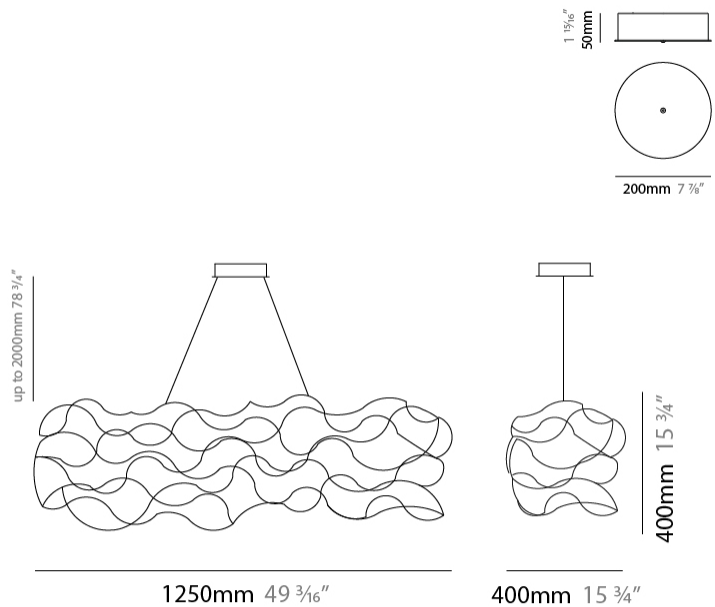

1. To build a product code in our configurator select the specify button on the base model # product page
2. To build a manual product code on this datasheet choose from the options listed below in blue font and add the suffix to the base model #

GENERAL

Series: Curled
Brand: Quasar
Division: Design
Mounting Type: Suspension
Mounting Location: Ceiling
Subcategory: Ambient

PHYSICAL

Shape: Abstract
Length (mm): 1250
Length (in): 49 3/16
Width (mm): 400
Width (in): 15 3/4
Height (mm): 400
Height (in): 15 3/4
Max. Overall Height (mm): 2400
Max. Overall Height (in): 94 1/2
Light Distribution: Omnidirectional
Weight (kg): 4.5
Weight (lbs): 9.92
[Fixture Finish: NIC / BRA / BBR](#)
Fixture Material: Metal
Cable Details: 2000mm Cable
Upon Request: Custom Sizes

ELECTRICAL

Number of Lamps: 50
Lamp Type: LED Retrofit
Bulb Included: Bulb Included
Total Output Wattage (W): 16.5
Max. Wattage Per Lamp (W): 0.33
Lamp Base: E10
[Dimming: Phase Dimming (120Vac Only)](#)
Driver Included: Yes
Driver Location: Integrated
Driver Type: Constant Voltage - Universal
Driver Class: Class 2
Input Voltage (V): 120 - 277
Output Voltage (V): 12
Lamp Voltage (V): 12
Upon Request: Phase dimming @120Vac only / Non-dimming @277Vac

LED

[Color Temperature (°K): 2600 / 3000 / 3500](#)
Max. Delivered Lumen (lm): 1150 (2600K)
CRI: >90 CRI
Lamp Life (hrs): 50000

OPTICAL

RATINGS AND CERTIFICATIONS

Certified By: Certified for North American Standards
IP rating: IP20