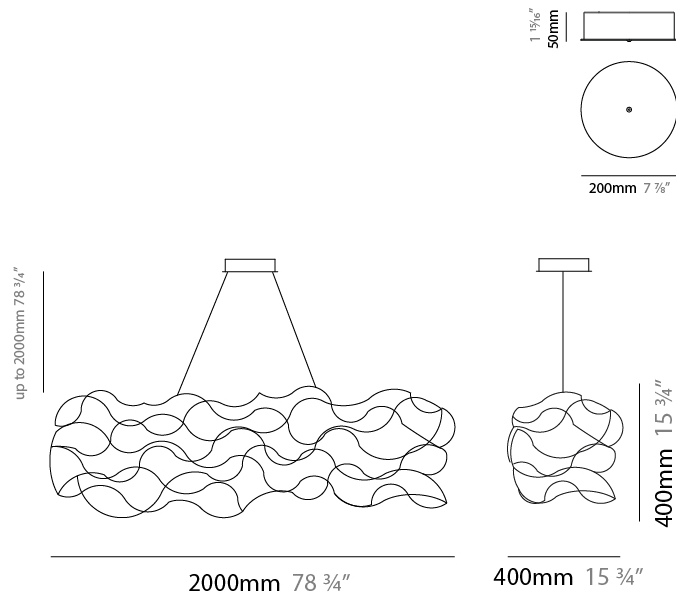

1. To build a product code in our configurator select the specify button on the base model # product page
2. To build a manual product code on this datasheet choose from the options listed below in blue font and add the suffix to the base model #

GENERAL

Series: Curled
Brand: Quasar
Division: Design
Mounting Type: Suspension
Mounting Location: Ceiling
Subcategory: Ambient

PHYSICAL

Shape: Abstract
Length (mm): 2000
Length (in): 78 ¾
Width (mm): 400
Width (in): 15 ¾
Height (mm): 400
Height (in): 15 ¾
Max. Overall Height (mm): 2400
Max. Overall Height (in): 92 ½
Light Distribution: Omnidirectional
Weight (kg): 5
Weight (lbs): 11.02
Fixture Finish: NIC / BRA / BBR
Fixture Material: Metal
Cable Details: 2000mm Cable
Upon Request: Custom Sizes

ELECTRICAL

Number of Lamps: 70
Lamp Type: LED Retrofit
Bulb Included: Bulb Included
Total Output Wattage (W): 23.1
Max. Wattage Per Lamp (W): 0.33
Lamp Base: E10
Dimming: Phase Dimming (120Vac Only)
Driver Included: Yes
Driver Location: Integrated
Driver Type: Constant Voltage - Universal
Driver Class: Class 2
Input Voltage (V): 120 - 277
Output Voltage (V): 12
Lamp Voltage (V): 12
Upon Request: Phase dimming @120Vac only / Non-dimming @277Vac

LED

Color Temperature (°K): 2600 / 3000 / 3500
Max. Delivered Lumen (lm): 1610 (2600K)
CRI: >90 CRI
Lamp Life (hrs): 50000

OPTICAL

RATINGS AND CERTIFICATIONS

Certified By: Certified for North American Standards
IP rating: IP20