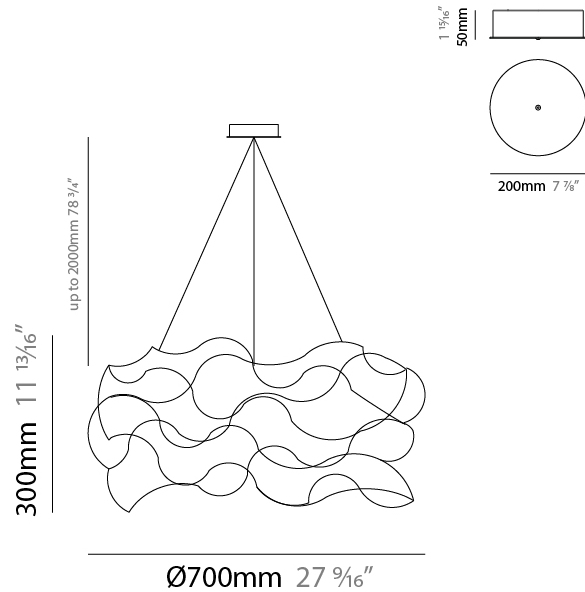

1. To build a product code in our configurator select the specify button on the base model # product page
2. To build a manual product code on this datasheet choose from the options listed below in blue font and add the suffix to the base model #

GENERAL

Series: Curled
Brand: Quasar
Division: Design
Mounting Type: Suspension
Mounting Location: Ceiling
Subcategory: Ambient

PHYSICAL

Shape: Abstract
Diameter (mm): 700
Diameter (in): 78 3/4
Height (mm): 300
Height (in): 11 13/16
Max. Overall Height (mm): 2300
Max. Overall Height (in): 90 9/16
Light Distribution: Omnidirectional
Weight (kg): 2
Weight (lbs): 4.41
Fixture Finish: NIC / BRA / BBR
Fixture Material: Metal
Cable Details: 2000mm Cable
Upon Request: Custom Sizes

ELECTRICAL

Number of Lamps: 50
Lamp Type: LED Retrofit
Bulb Included: Bulb Included
Total Output Wattage (W): 16.5
Max. Wattage Per Lamp (W): 0.33
Lamp Base: E10
Dimming: Phase Dimming (120Vac Only)
Driver Included: Yes
Driver Location: Integrated
Driver Type: Constant Voltage - Universal
Driver Class: Class 2
Input Voltage (V): 120 - 277
Output Voltage (V): 12
Lamp Voltage (V): 12
Upon Request: Phase dimming @120Vac only / Non-dimming @277Vac

LED

Color Temperature (°K): 2600 / 3000 / 3500
Max. Delivered Lumen (lm): 1150 (2600K)
CRI: >90 CRI
Lamp Life (hrs): 50000

OPTICAL

RATINGS AND CERTIFICATIONS

Certified By: Certified for North American Standards
IP rating: IP20