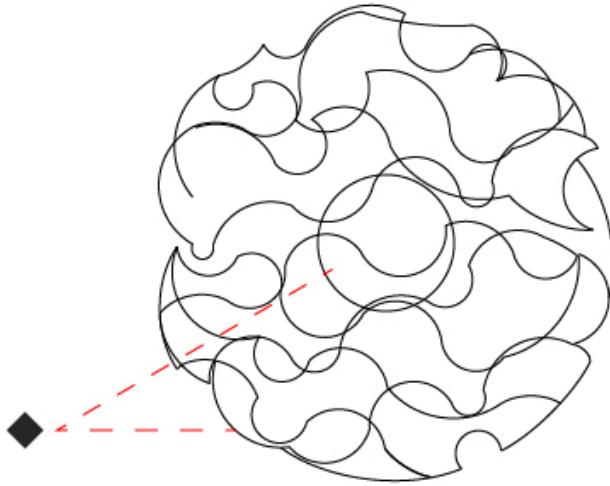

CURLED SURFACE

D103081-

PROJECT

TYPE

SPECIFIER

QUANTITY

DATE

D