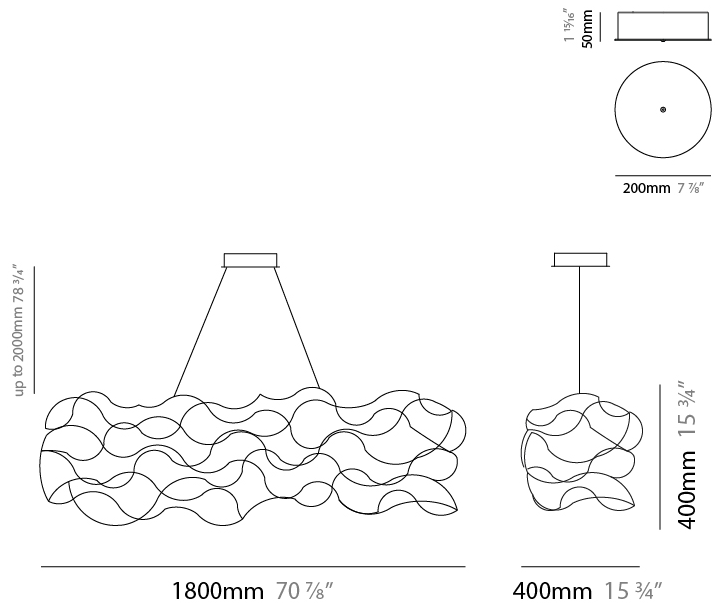

1. To build a product code in our configurator select the specify button on the base model # product page
2. To build a manual product code on this datasheet choose from the options listed below in blue font and add the suffix to the base model #

GENERAL

Series: Curled
Brand: Quasar
Division: Design
Mounting Type: Suspension
Mounting Location: Ceiling
Subcategory: Ambient

PHYSICAL

Shape: Abstract
Length (mm): 1800
Length (in): 70 ⁷/₈
Width (mm): 400
Width (in): 15 ³/₄
Height (mm): 400
Height (in): 15 ³/₄
Max. Overall Height (mm): 2400
Max. Overall Height (in): 94 ¹/₂
Light Distribution: Omnidirectional
Weight (kg): 5
Weight (lbs): 11.02
[Fixture Finish: NIC / BRA / BBR](#)
Fixture Material: Metal
Cable Details: 2000mm Cable
Upon Request: Custom Sizes

ELECTRICAL

Number of Lamps: 70
Lamp Type: LED Retrofit
Bulb Included: Bulb Included
Total Output Wattage (W): 23.1
Max. Wattage Per Lamp (W): 0.33
Lamp Base: E10
[Dimming: Phase Dimming (120Vac Only)](#)
Driver Included: Yes
Driver Location: Integrated
Driver Type: Constant Voltage - Universal
Driver Class: Class 2
Input Voltage (V): 120 - 277
Output Voltage (V): 12
Lamp Voltage (V): 12
Upon Request: Phase dimming @120Vac only / Non-dimming @277Vac

LED

[Color Temperature (°K): 2600 / 3000 / 3500](#)
Max. Delivered Lumen (lm): 1610 (2600K)
CRI: >90 CRI
Lamp Life (hrs): 50000

OPTICAL

RATINGS AND CERTIFICATIONS

Certified By: Certified for North American Standards
IP rating: IP20